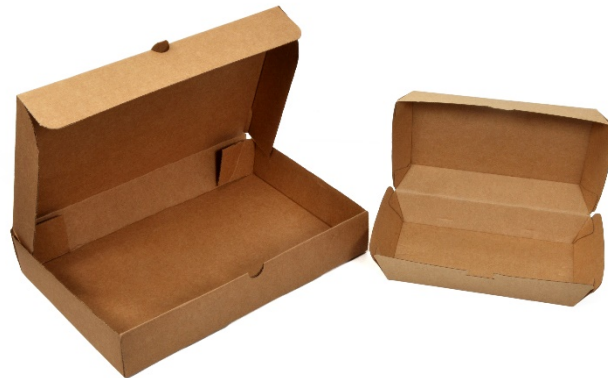

## Quick service/ collapsible Cake Box

Kraft, White and Printed  
With and without top window

Description	Dimension in mm
Collapsible Cake Box 6x6x2.5"	L:151mm W:151mm H:63mm
Collapsible Cake Box 7x7x3"	L:178mm W:178mm H:77mm
Collapsible Cake Box 8x8x3"	L:204mm W:204mm H:77mm
Collapsible Cake Box 9x9x4"	L:225mm W:225mm H:100mm
Collapsible Cake Box 10x10x5"	L:254mm W:254mm H:125mm
Collapsible Cake Box 12x12x5"	L:300mm W:300mm H:125mm

## Top Bottom Style Cake Boxes

With separate top and bottom  
Kraft, white and Printed

Description	Dimension in mm
Top Bottom Cake Box 6x6x3"	L:151mm W:151mm H:75mm
Top Bottom Cake Box 7x7x3"	L:178mm W:178mm H:75mm
Top Bottom Cake Box 8x8x5"	L:200mm W:200mm H:125mm
Top Bottom Cake Box 9x9x5"	L:225mm W:225mm H:125mm
Top Bottom Cake Box 10x10x4"	L:250mm W:250mm H:100mm
Top Bottom Cake Box 10x10x6"	L:250mm W:250mm H:150mm
Top Bottom Cake Box 12x12x6"	L:300mm W:300mm H:150mm
Top Bottom Cake Box 14x14x6"	L:350mm W:350mm H:150mm
Top Bottom Cake Box 16x16x6"	L:400mm W:400mm H:150mm
Top Bottom Cake Box 13x8x3"	L:330mm W:200mm H:75mm

## All Purpose Food Boxes

Kraft, White and Printed with and without window

Description	Dimension in mm
Quick service food box 6.5" x 4.25" x 2"	L:165mm W:108mm H:51mm
kraft paper food grade 3 ply 12"x8"x2"	L:305mm W:203mm H:51mm
9" x 9" x 1.5" without / with round window on top	L:225mm W:225mm H:40mm
12" x 12" x 1.5" without / with round window on top	L:300mm W:300mm H:40mm
14" x 14" x 1.5"	L:350mm W:350mm H:40mm