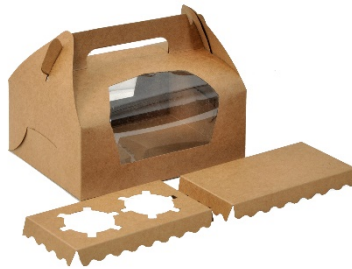

## Tortilla box, Pie Box, Sushi box

Kraft, White and Printed with window

Description	Dimension in mm	Dimension in inches
Tortilla Box	L:119mm W:90mm H:51mm	L:4.69" W:3.54" H:2.01"
Small Roll Pack	L:125mm W:75mm H:70mm	L:4.92" W:2.95" H:2.76"
Medium Roll Pack	L:140mm W:125mm H:70mm	L:5.51" W:4.92" H:2.76"
Flan Case	L:174mm W:174mm H:42mm	L:6.85" W:6.85" H:1.65"
3 Pie Box	L:235mm W:80mm H:50mm	L:9.25" W:3.15" H:1.97"
6 Pie Box	L:235mm W:160mm H:50mm	L:9.25" W:6.30" H:1.97"
Sushi Box Small		
Sushi Box Medium		
Sushi Box Large		

## Cup Cake Box

Kraft, White and Printed with window

Description	Dimension in mm	Dimension in inches
1 Pc Cup Cake Box	T:75/75mm B:60/60mm H:75mm	T:3/3" B:2.36/2.36" H:3"
2 Pc Cup Cake Box with inserter & tray	L:185mm W:125mm H:90mm	L:7.28" W:4.92" H:3.54"
4 Pc Cup Cake Box with inserter & tray	L:200mm W:150mm H:160mm	L:8.00" W:6.00" H:6.30"
6 Pc Cup Cake Box with inserter & tray	L:225mm W:225mm H:75mm	L:9.00" W:9.00" H:3.00"
12Pc Cup Cake Box with inserter & tray	L:300mm W:300mm H:75mm	L:12.00" W:12.00" H:3.00"